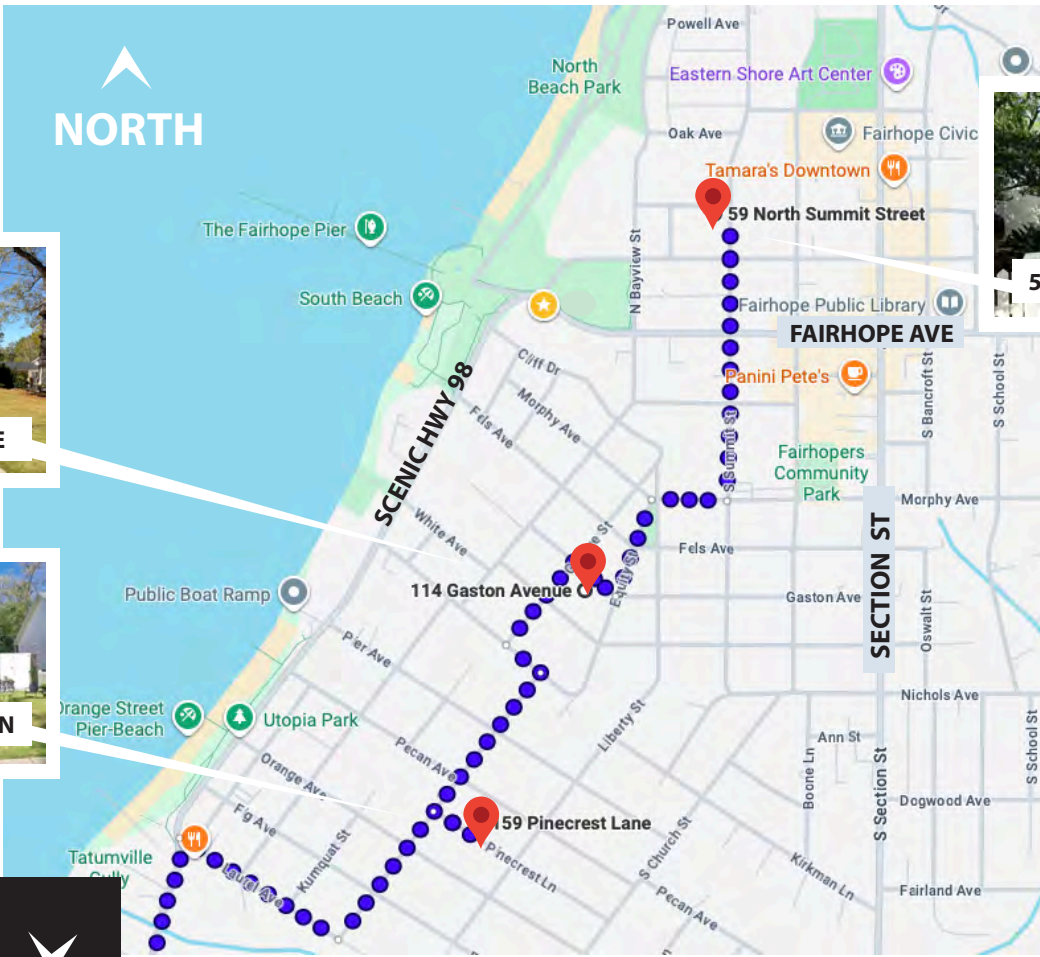

59 N SUMMIT ST

TICKETS AVAILABLE DAY OF:
10am-2pm at the Art Center or online by scanning the QR code below >

Tours end at 4pm!

FOLLOW SOUTH TO
15651 Scenic Hwy 98
17711 Scenic Hwy 98

17711 Scenic Hwy 98

15651 Scenic Hwy 98