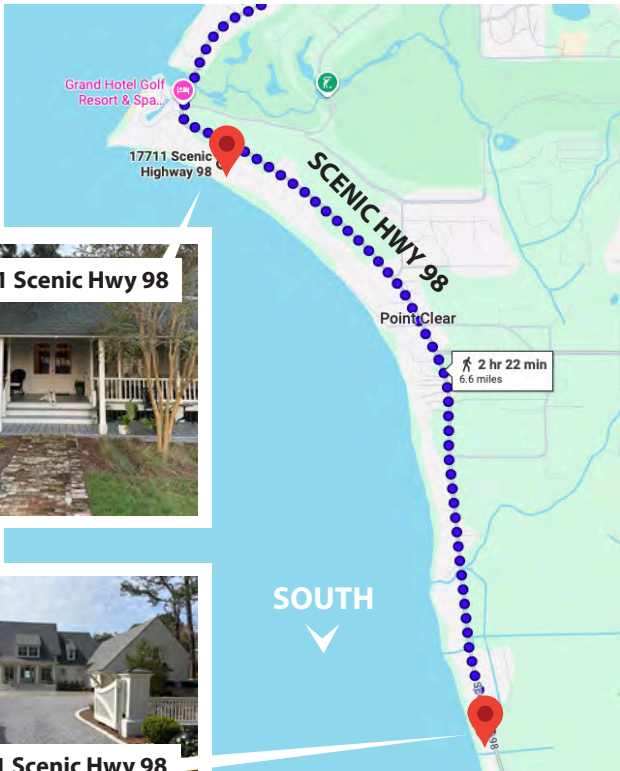

59 N SUMMIT ST

TICKETS AVAILABLE DAY OF:
10am-2pm at the Art Center or online by scanning the QR code below >

Tours end at 4pm!

FOLLOW SOUTH TO
15651 Scenic Hwy 98
17711 Scenic Hwy 98

17711 Scenic Hwy 98

15651 Scenic Hwy 98